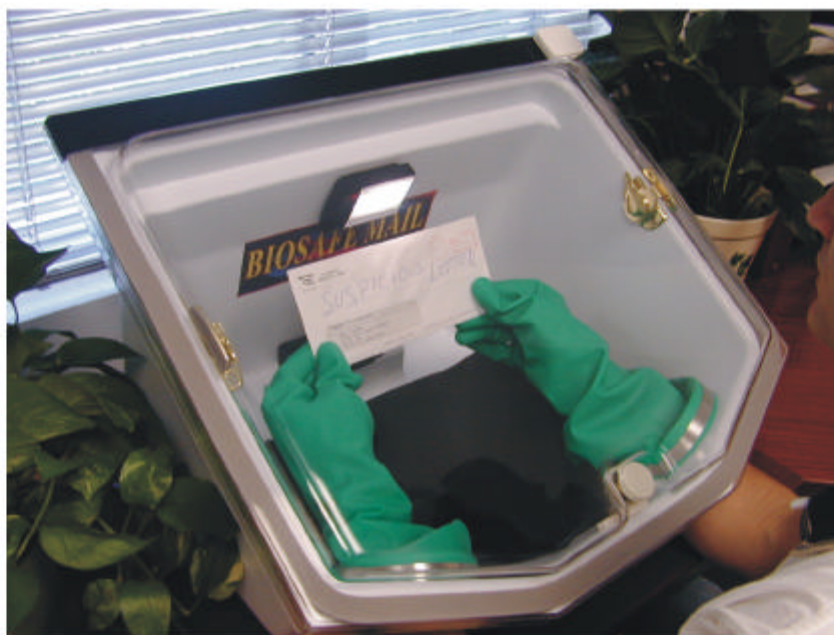

PUT A LID ON MAIL ANXIETY

GSA APPROVED

BioSafe Mail is the original containment system for opening mail. Drop mail into the system, lock down the clear lid, and use the attached chemical resistant gloves to handle envelopes. Suspicious substances stay trapped in the system until the authorities arrive. Protect yourself, your business, your facility and your family with the original BioSafe Mail. Please visit our web site at www.biosafemail.com or call us at 1-800-4945551.

Compact 24" x 18" x 16"
Built-in letter opener and light
Molded, seamless body made from high-impact plastic
Cost thousands less than laboratory models
Custom sizes available

Price \$349.00